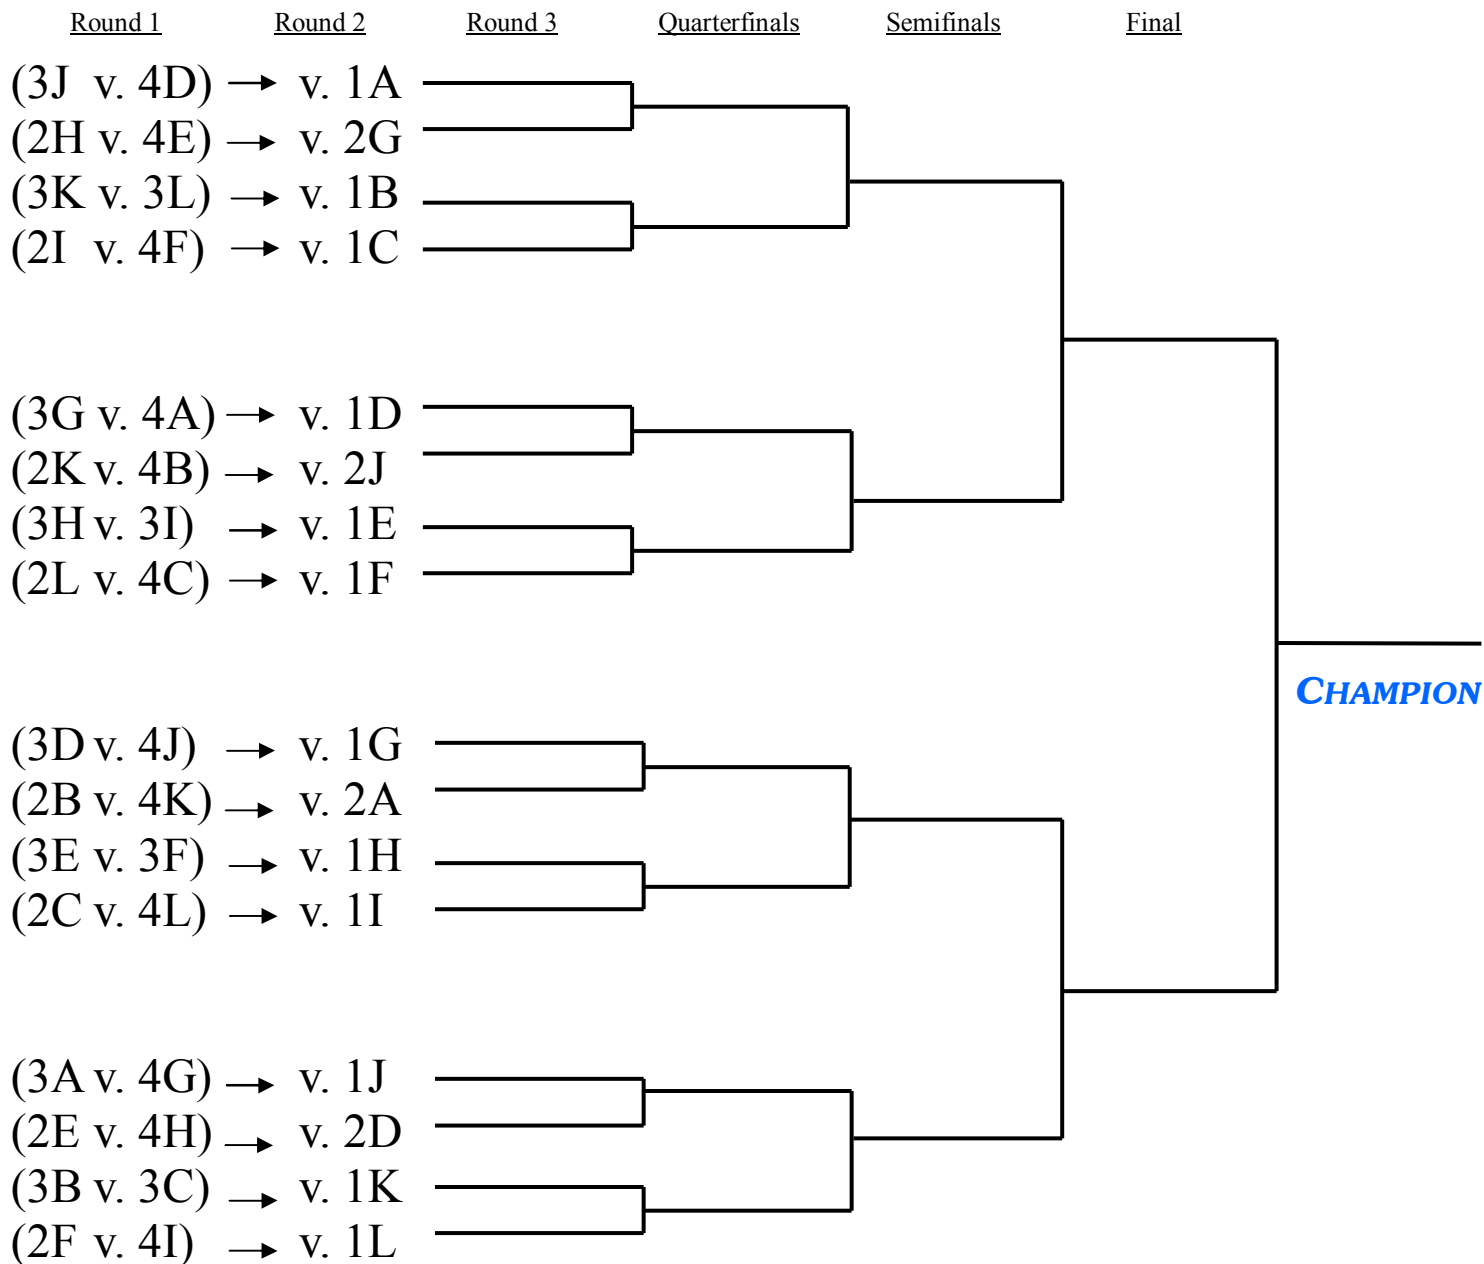

# 2011 ROCKFORD SWEDISH HISTORICAL SOCIETY KUBB TOURNAMENT

## PLAYOFF BRACKET

**CHAMPION**

↓  
Losing teams enter  
2nd Consolation Bracket

↓  
Losing teams enter  
Consolation Bracket