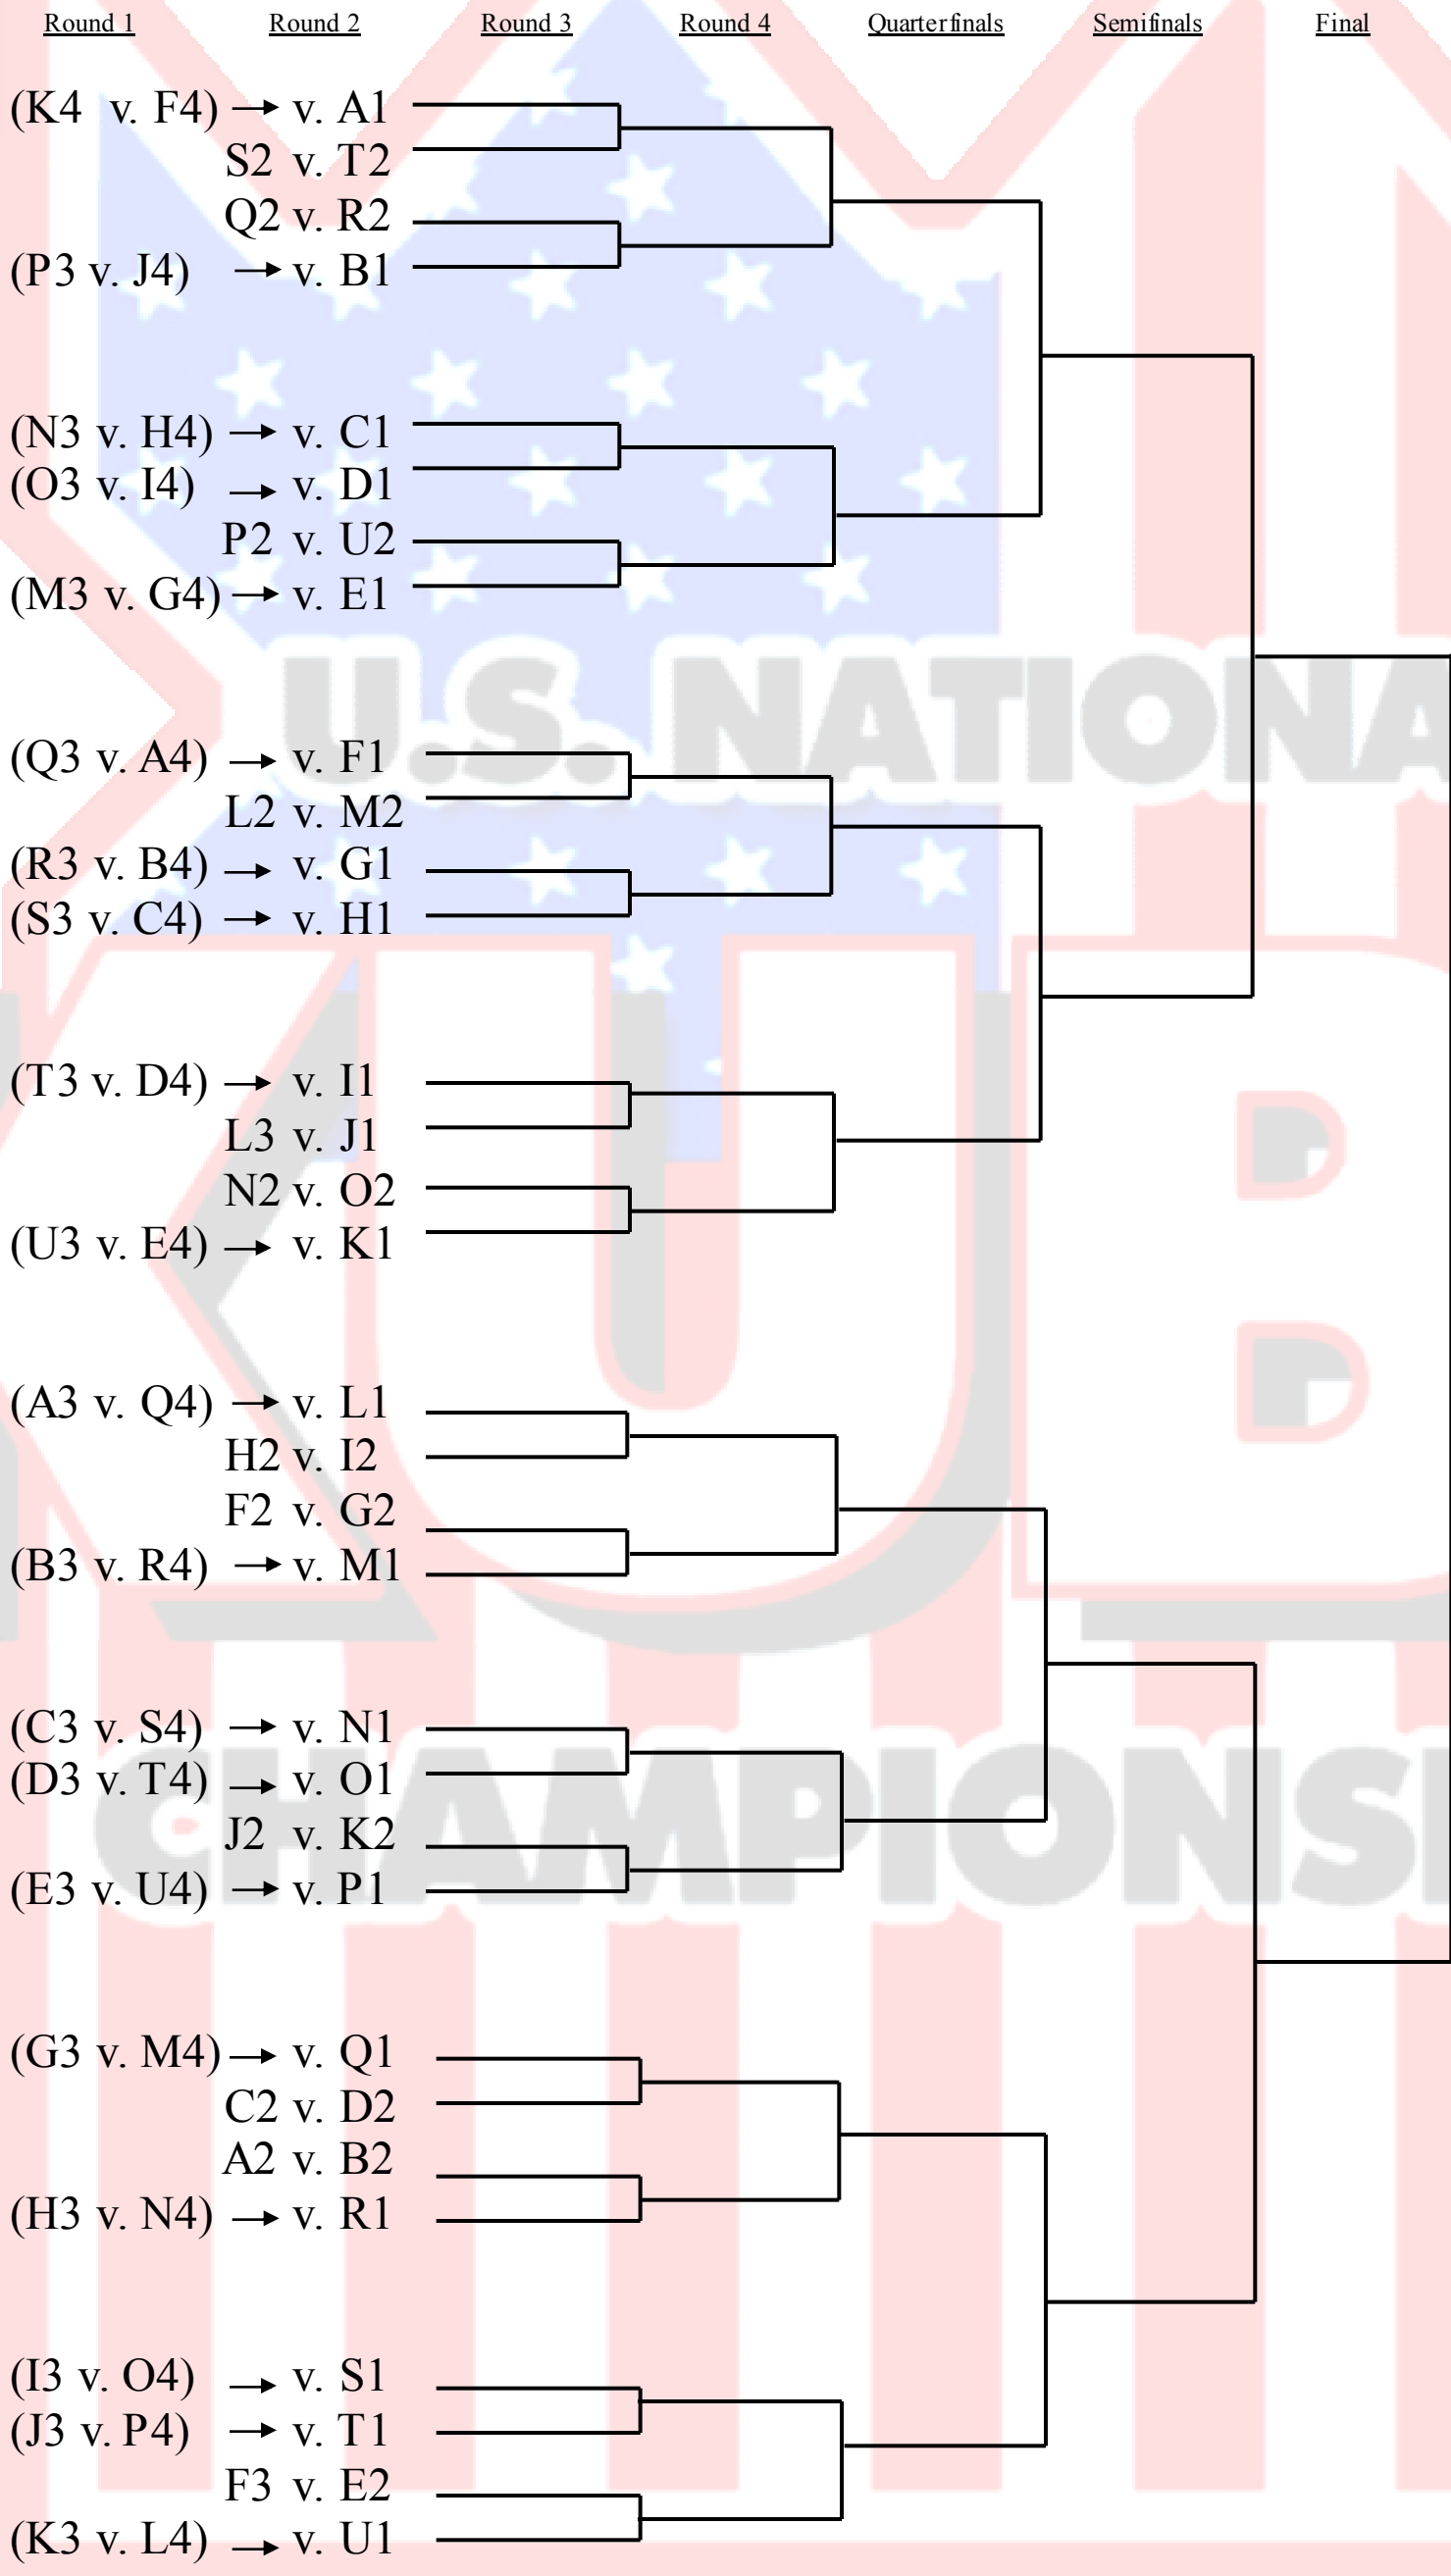

2011 U.S. NATIONAL KUBB CHAMPIONSHIP

EAU CLAIRE, WI - PLAYOFF BRACKET -

Losing teams enter
2nd Consolation Bracket

Losing teams enter
Consolation Bracket